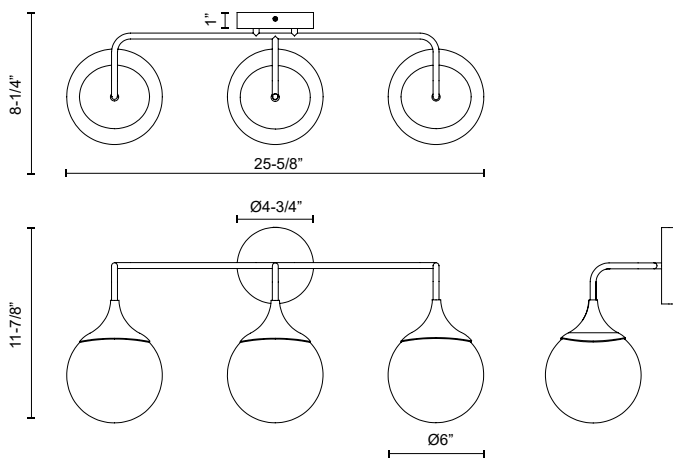

alora mood

P. 1.855.855.8926

CANADA: 19054 28TH Avenue Surrey - BC V3Z 6M3

USA: 3035 E. Lone Mountain Rd - Las Vegas, NV, 89081

NOUVEAU VL505125

FIXTURE DIMENSIONS	W25-5/8" x H11-7/8" x E8-1/4"
HEIGHT FROM CENTER	9-1/2"
EXTENSION	8-1/4"
LAMP TYPE	E26
MAX WATTAGE	40W
BULB QTY	3
BULBS INCLUDED	No
VOLTAGE	120V
GLASS DETAILS	Opal Glass
MATERIAL	Glass; Steel;
INSTALL OPTIONS	Up/Down; Wall;
LOCATION	Damp
CANOPY DIMENSIONS	D4-3/4" x E1"
BRAND	Alora Mood

[D - Diameter, L - Length, W - Width, H - Height, E - Extension]

AVAILABLE FINISHES:

*For complete warranty terms, please visit: www.aloralighting.com/warranty

WWW.ALORAMOOD.COM